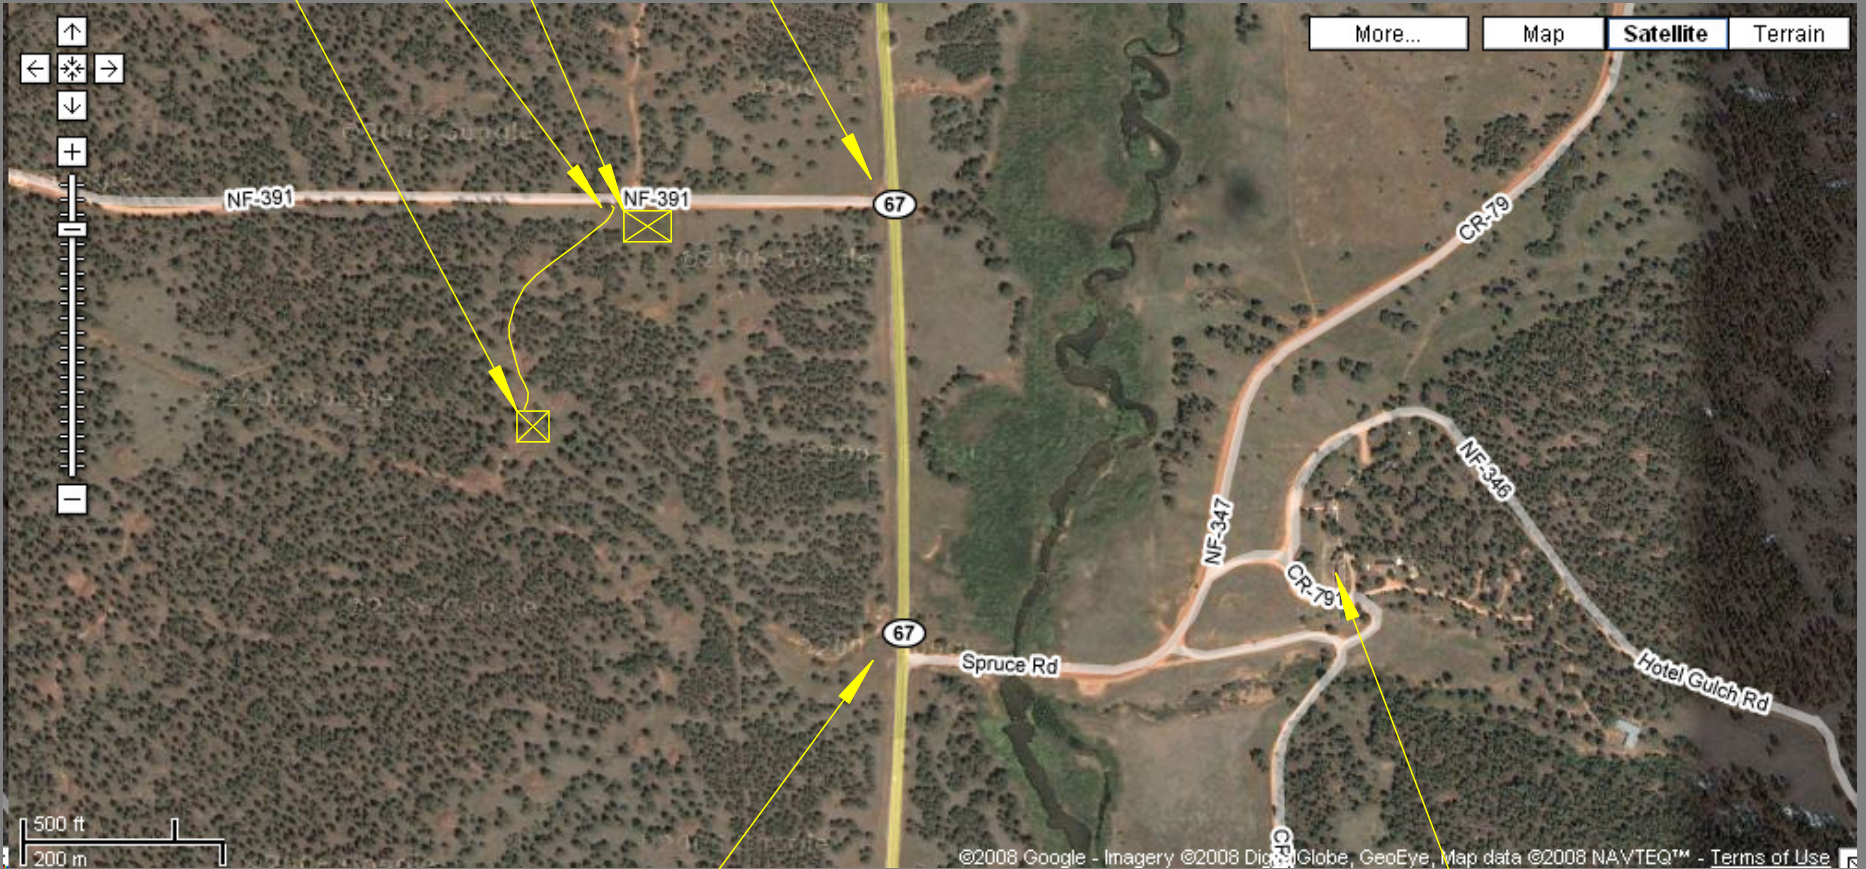

sign for Casey's Lumber

corral

14.5 mi to Deckers

gate

site

sign for
US Forest Service
Manitou Experimental Forest

8 mi to Woodland Park

Manitou Experimental Forest
Office and Lodge